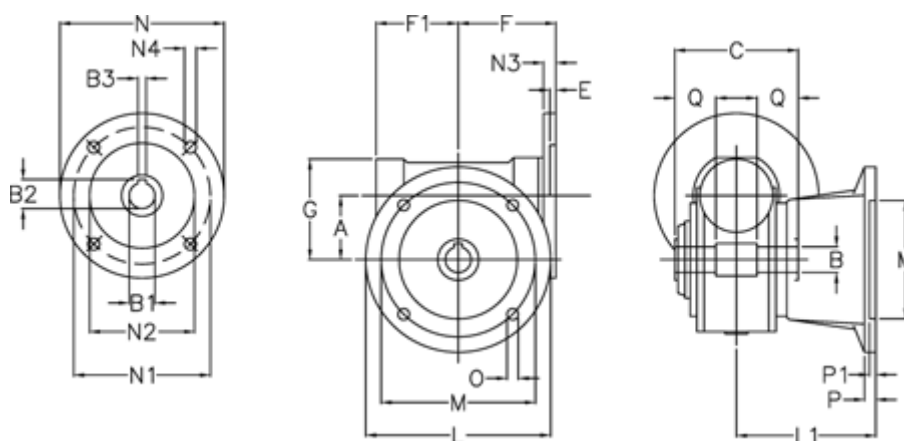

Data Sheet

Article number: 390204904562210
Description: Worm gear
VF 49-FA2-45-63B5

Measures

A = 49.5	F1 = 63	N2 = 95
B = 25 H7	G = 80	N3 = 10.5
B1 E7 = 11	L = 125	N4 = 9.5
B2 = 12.8	L1 = 115	O = 10.5
B3 H9 = 4	M = 90	P = 12
C = 82	M1 = 70	P1 = 10
E = 3	N = 140	Q = 22.5
F = 70	N1 = 115	